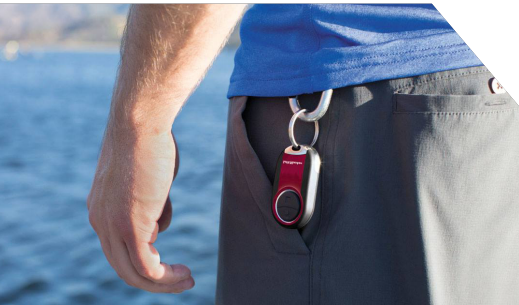

SIMPLE, SECURE ACCESS

Add these accessories so your family can get in and out safely.

AUTOMATIC GARAGE DOOR LOCK
841LG

Performs in tandem with the garage door opener so that it always locks and unlocks (2 max.).

WIRELESS KEYLESS ENTRY
877RGX

Use a custom 4-digit PIN to open and close your garage door.

MINI UNIVERSAL REMOTE CONTROL
374UT

Every family member can get in and out quickly with this portable remote.

SECURITY'S AT OUR CORE