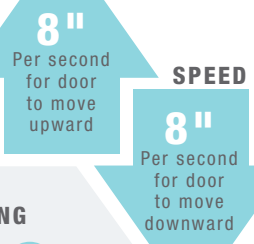

DIMENSIONS

Rail Options	7'	8'	10'	12'	14'
Installed Length	125"	140"	164"	189"	213"
Max. Opening	7'6"	8'6"	10'6"	12'6"	13'6"

Headroom Clearance Required: 2"

STANDARD SPECS.

SECURITY

SECURITY+ 2.0*

RADIO CONTROLS