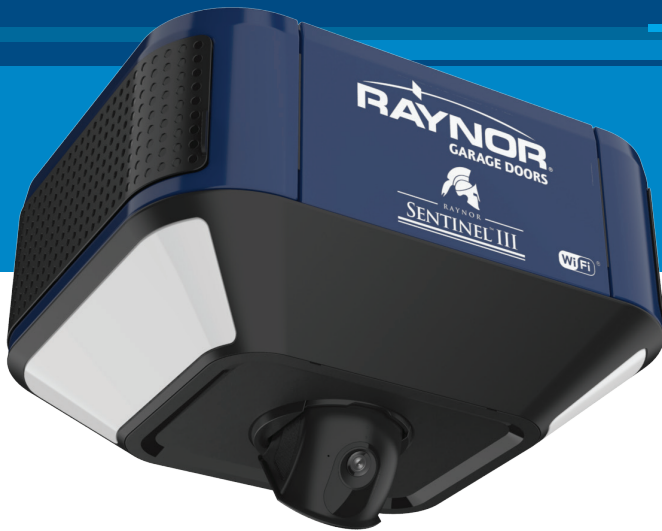

Raynor Sentinel™ III

DC MOTOR, INTEGRATED LED & CAMERA, BELT DRIVE, EQUIPPED WITH WIFI & BLUETOOTH

8450RRGD
SMART GARAGE OPENER

POPULAR FEATURES

QUIET & SMOOTH OPERATIONS best-in-class belt drive system and DC motor provides reliable operation and lasting service

CAMERA WITH 2-WAY COMMUNICATION from a built-in 130° wide angle camera that lets you see and hear what is happening in your garage through the myQ app

INTEGRATED DUAL LED LIGHTING SYSTEM provides 1,500 lumens of long-lasting LED light that brightens high traffic areas of the garage

893RGX • 2220188

POWERFUL ADD-ONS

WIRELESS KEYLESS ENTRY

Provides convenient, secure access from outside the garage with a 4-digit PIN

877MGX • 2220189

MINI UNIVERSAL REMOTE CONTROL

Compact and portable to provide quick, easy garage access

POWER

120V AC, 60 Hz voltage, 6A current rating, UL listed, 4' power cord (3-prong)

SPEED

7.2" per second upward, 7.2" per second downward

LIGHTING

Dual light lens LED - 1,500 lumens

DIMENSIONS

Opener Head: 10.5" L x 12.72" W x 8.185" H